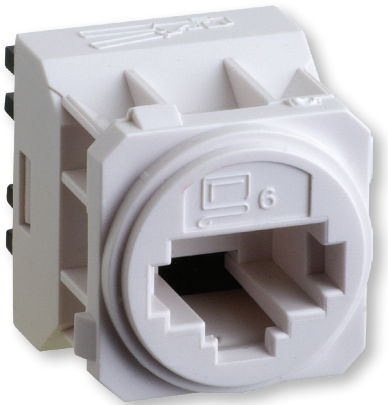

Data Sheet

Excel Life™

Cat 6, RJ45 Data Socket

CAT. NO. EMRJ45C6WE, EMRJ45C6BL, EMRJ45C6BU, EMRJ45C6GR, EMRJ45C6RD, EMRJ45C6YE

Cat. No.	EMRJ45C6WE, EMRJ45C6BL, EMRJ45C6BU, EMRJ45C6GR, EMRJ45C6RD, EMRJ45C6YE
Description	Excel Life™ Cat 6, RJ45 Data Socket
Colour	White (WE), Black (BL), Blue (BU), Green (GR), Red (RD), Yellow (YE)
Compliance	N3674

Excel Life™ Cat 6, RJ45 Data Socket

CAT. NO. EMRJ45C6WE, EMRJ45C6BL, EMRJ45C6BU, EMRJ45C6GR, EMRJ45C6RD, EMRJ45C6YE

- Compatible with Krone and 110 IDC termination tools
- Easy installation - standard practice
- Colours available: white, yellow, black, blue, green, or red

Single product	
Cat. No.	Barcode
EMRJ45C6WE	9321001400035
EMRJ45C6BL	9321001400042
EMRJ45C6BU	9321001400059
EMRJ45C6GR	9321001400080
EMRJ45C6RD	9321001400066
EMRJ45C6YE	9321001400073

Inner box (QTY 10)		
Cat. No.	Barcode	Dimensions (WxHxD)
EMRJ45C6WE	9321001402473	160 x 160 x 120mm
EMRJ45C6BL	9321001402480	160 x 160 x 120mm
EMRJ45C6BU	9321001402497	160 x 160 x 120mm
EMRJ45C6GR	9321001402527	124 x 160 x 80mm
EMRJ45C6RD	9321001402503	124 x 160 x 80mm
EMRJ45C6YE	9321001402510	160 x 160 x 120mm